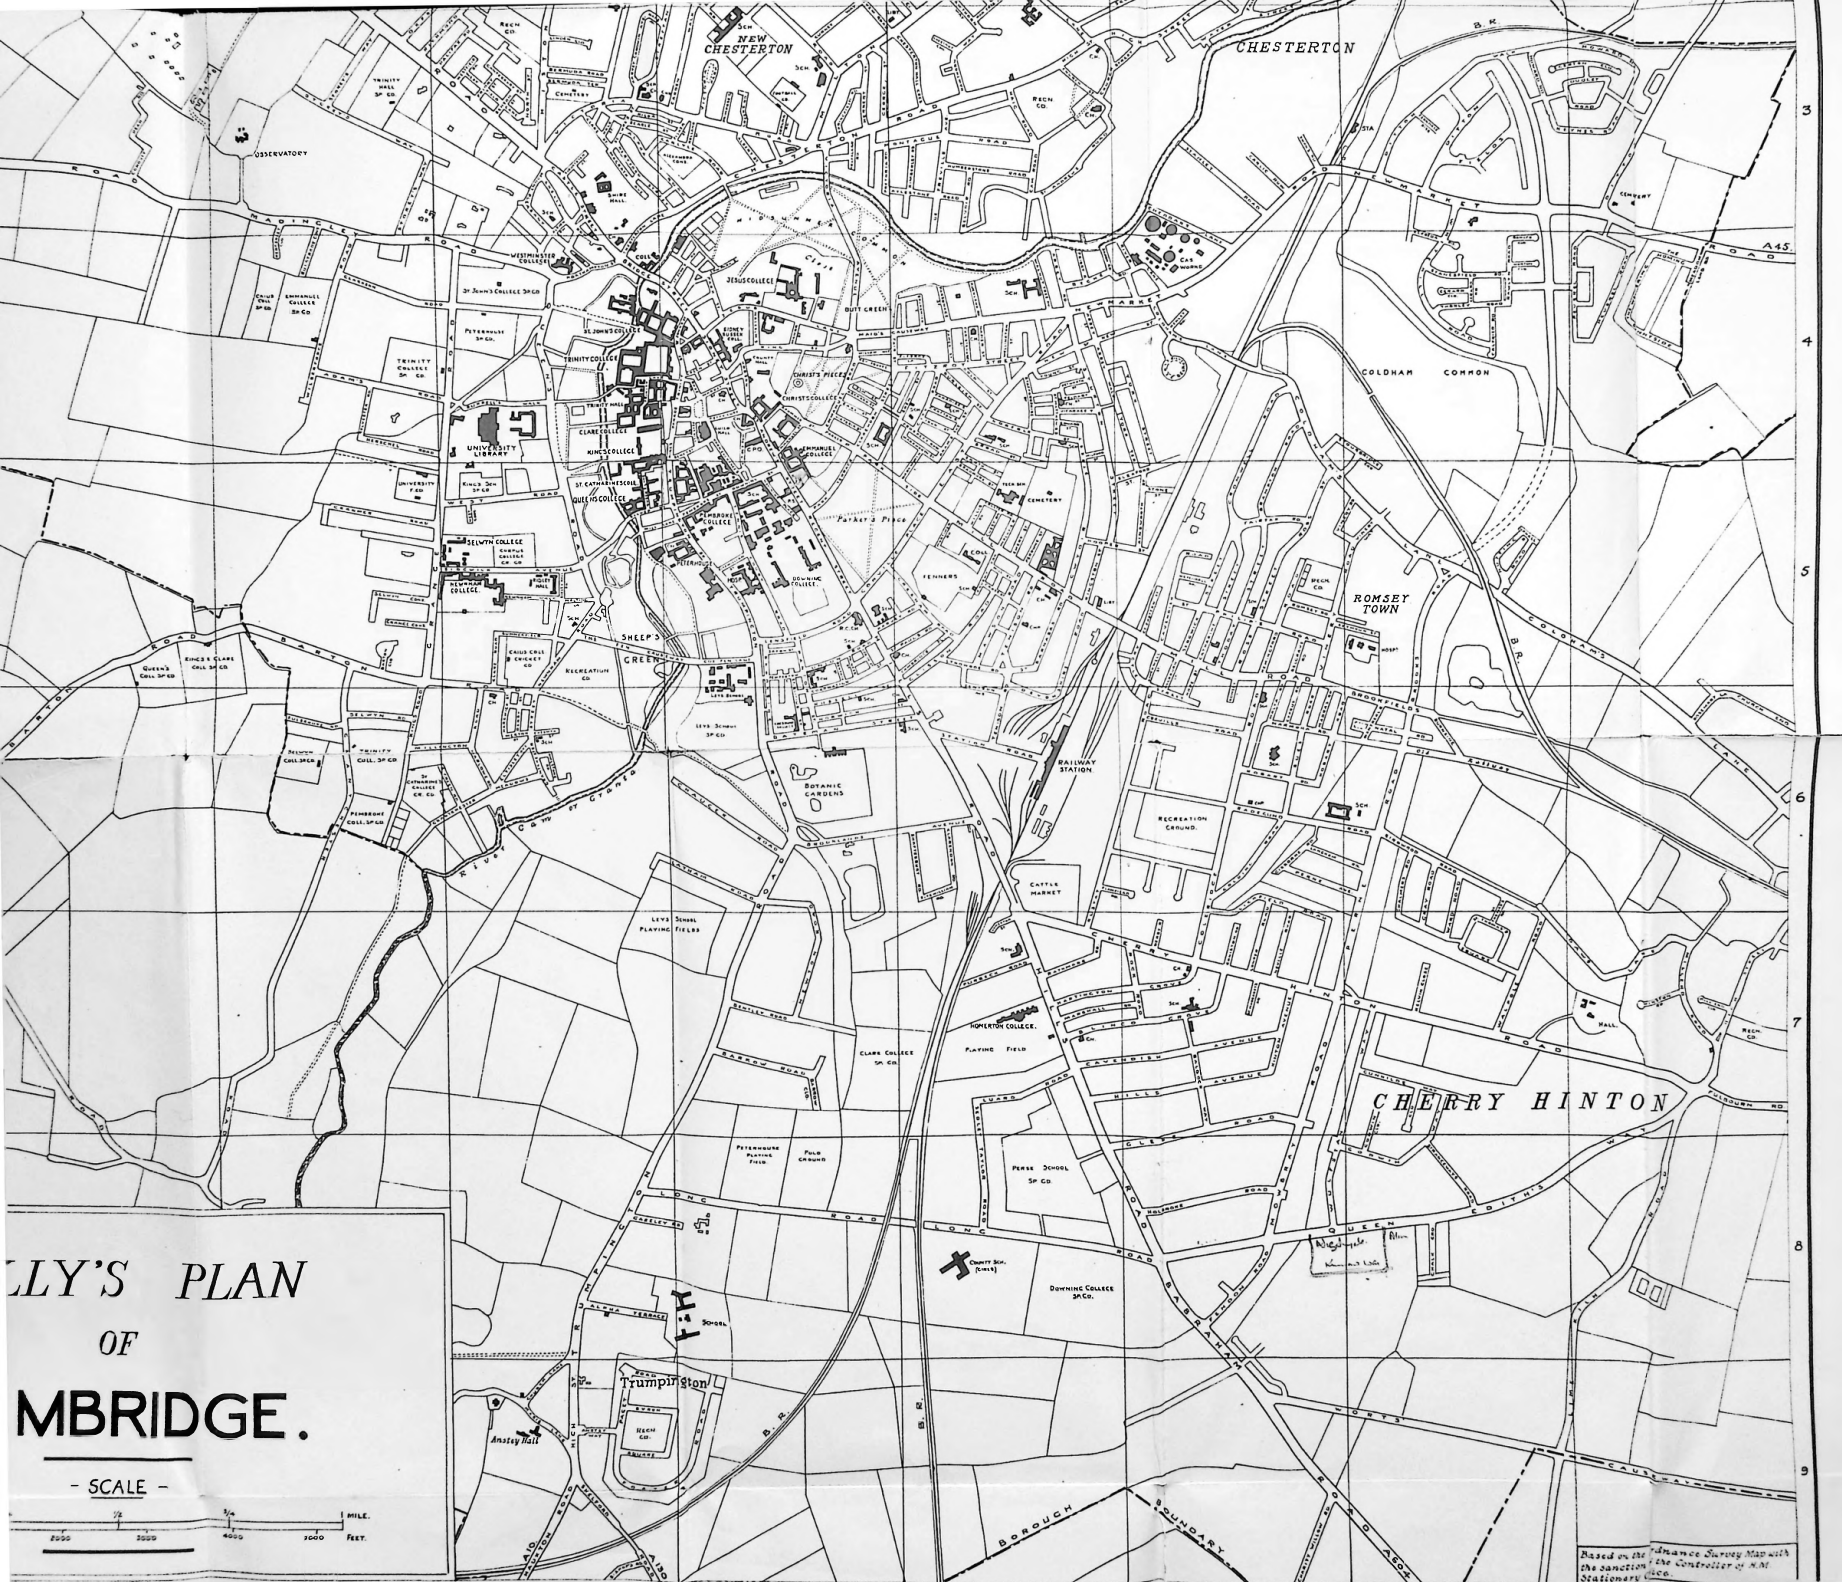

BRADFORD: 10 Booth Street

Garcia!

PHONE

54245

**WE NEVER CLOSE
DOWNING ST., CAMBRIDGE**

LY'S PLAN
OF
MBRIDGE.

Based on the Ordnance Survey Map with the sanction of the Controller of H.M. Stationery Office.